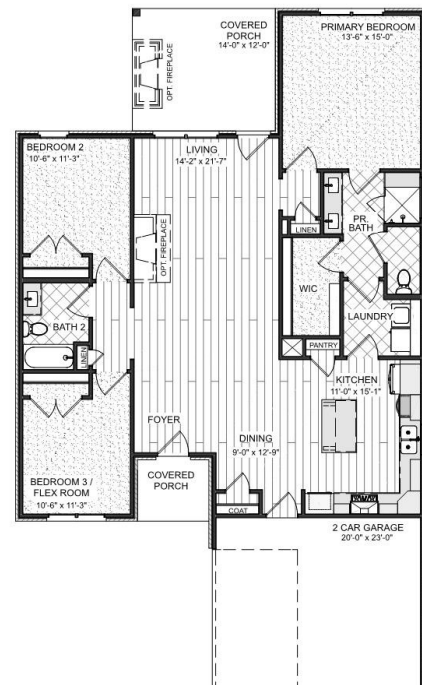

ELEVATION A

MAIN FLOOR

\$544,550

7140 MADDENWOOD LANE, HERMITAGE, TN, US,

<https://therealtoramy.com>

Parkhaven is a 55+ active adult community of single family homes. The Crockett plan features 3 Bedrooms and 2 full Baths all on a single level, the kitchen has a beautiful island and adjacent dining area. The laundry room is accessible from both the kitchen and primary bedroom. The primary bath features a walk-in shower [...]

- 3 beds
- 2 baths
- Residential
- Single Family Residence
- Active
- 1669 sq ft

Rooms

Room type	Dimensions
Bedroom 1	14x15
Bedroom 2	11x11
Bedroom 3	11x11
Dining Room	9x13
Kitchen	11x15
Living Room	14x21