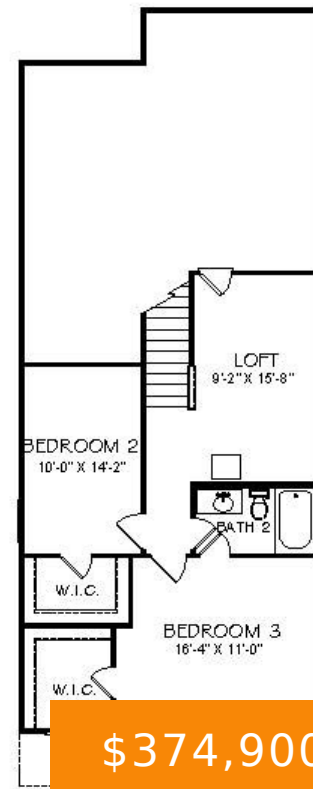

ELEVATION - 'D'

EDWARD

\$374,900

- 3 beds
- 2 baths
- Residential
- Single Family Residence
- Active
- 1763 sq ft

552 TWYLA DR, LEBANON, TN, US,

<https://therealtoramy.com>

FREE WASHER, DRYER & REFRIGERATOR PLUS \$5,000 TO CC & TITLE, When Using Seller's Preferred Lender & Title Co to Close, for ALL Inventory Homes That Can Close By Dec 31, 2024.

EDWARD PLAN! Primary Bedroom & Laundry On The Main & a 1 car garage. This Open Plan Design Also Offers a Spacious Great [...]

Rooms

Room type	Dimensions
Bedroom 1	13x13
Bedroom 2	16x11
Bedroom 3	14x10
Bonus Room	
Dining Room	10x12
Kitchen	14x10
Living Room	18x14