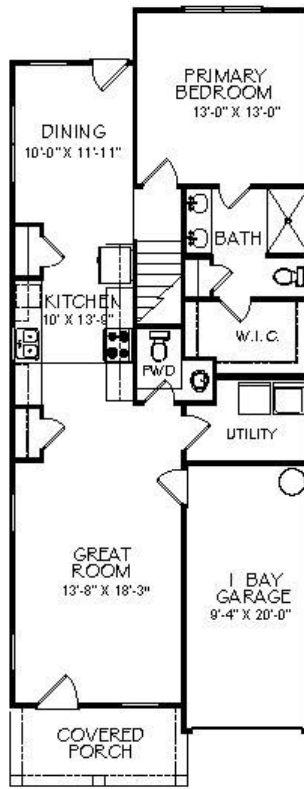

ELEVATION - 'D'

EDWARD

\$374,900

- 3 beds
- 2 baths
- Residential
- Single Family Residence
- Active
- 1763 sq ft

552 TWYLA DR, LEBANON, TN, US,

<https://therealtoramy.com>

FREE WASHER, DRYER & REFRIGERATOR PLUS \$5,000 TO CC & TITLE, When Using Seller's Preferred Lender & Title Co to Close, for ALL Inventory Homes That Can Close By Dec 31, 2024.

EDWARD PLAN! Primary Bedroom & Laundry On The Main & a 1 car garage. This Open Plan Design Also Offers a Spacious Great [...]

Rooms

Room type	Dimensions
Bedroom 1	13x13
Bedroom 2	16x11
Bedroom 3	14x10
Bonus Room	
Dining Room	10x12
Kitchen	14x10
Living Room	18x14